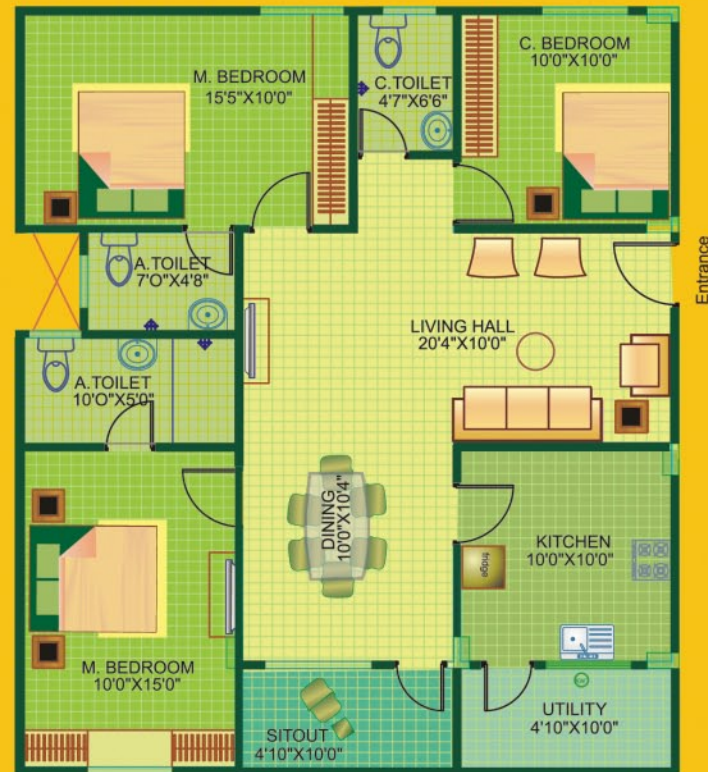

East facing 2 BHK Apartment - 925 sq.ft.

# Typical Floor Plans

West facing 2 BHK Apartment - 1055 sq.ft.

East facing 3 BHK Apartment - 1315 sq.ft.

West facing 3 BHK Apartment - 1405 sq.ft.